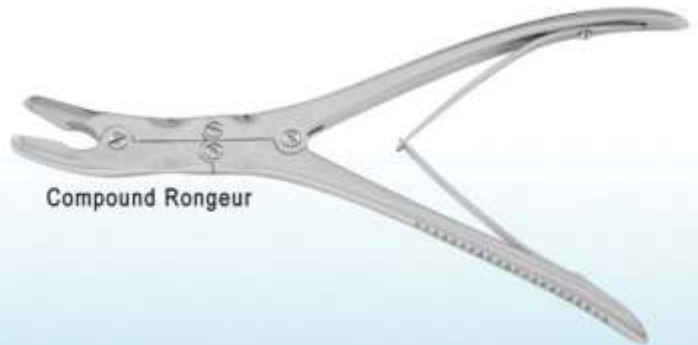

Compound Rongeur