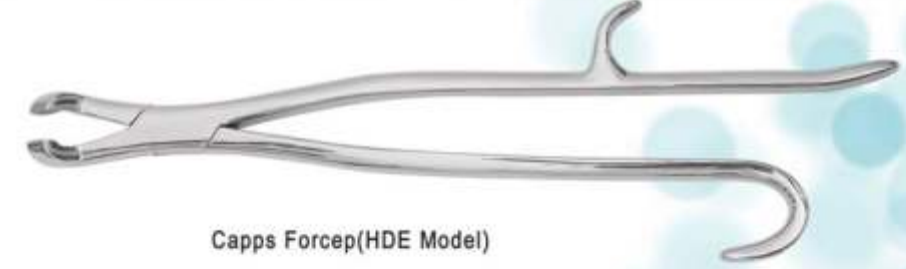

NORTH EQUINE

Forceps

3 Root Forcep Off side

3 Root Forcep On side

Universal 4 Root Forcep

4 Root Forcep (HDE Model)

Serrated jaw Molar Forcep With Fulcrum

Molar Forcep With Adjustable Screw (HDE Model)

Molar Forcep (HDE Model)

Long Nose Incisor Forcep (HDE Model)

3 Root Forcep On side (HDE Model)

3 Root Forcep Off side (HDE Model)

Simple Molar Spreader

Splitted Molar Spreader

Molar Spreader Forcep (HDE Model)

Fulcrum serrated Forcep

Reynolds Cap Extractor Forcep Lower

Reynolds Cap Extractor Forcep Upper

Capps Forcep(HDE Model)

17" Long Nose Medium Fragment Forceps

Speculum and Accessories

Millennium Speculum (HDE Model)
Available in Normal & Wide Bite Plates