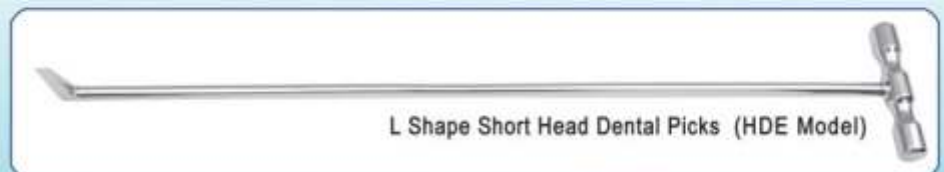

Sickle Scaler

Gracey Curvette Left

Dental Scaler

Gracey Curvette Right

Equine Needle Pick

Periodontal Probe (HDE Model)

Dental Hook (HDE Model)

Anterior - Posterior

Lingual - Buccal

Short Head Dental Picks

Lateral Posterior

Needle Head

Long Head Dental Picks

Lingual Buccal

T Shape Short Head Dental Picks (HDE Model)

L Shape Short Head Dental Picks (HDE Model)

75mm Dental Mirror, Angle 25°

50mm Dental Mirror, 25°

75mm Dental Mirror, Straight

50mm Dental Mirror, Straight

Drenching Syringe 400ml

Drenching Syringe 300ml Spring Loaded

Blade Savers

RAMZAN'S PERIODONTAL ELEVATORS